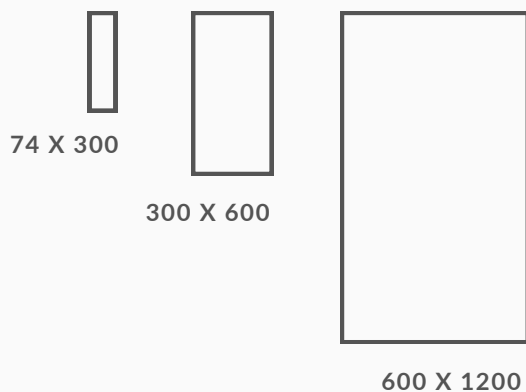

Available formats: 300×600 · 600×1200 (9.5 mm)

SLIP / WEAR RATING:
MATT - R10 / PEI 3

Forged Collection - Sizes, Packs, & Pricing

Product	Size (mm)	£m2 inc Vat	Units of Sale	Faces	Product Code
Emerald	74 x 30 (9.5mm Thick)	£69.95	Box - 40 Tiles 0.89m2	368	PCT- FOR74300E
	300 x 600 (9.5mm Thick)	£59.95	Box - 6 Tiles 1.08m2	46	PCT- FOR3060E
	600 x 1200 (9.5mm Thick)	£69.95	Box - 2 Tiles 1.43m2	13	PCT- FOR60120E
Titanium	74 x 30 (9.5mm Thick)	£69.95	Box - 40 Tiles 0.89m2	368	PCT- FOR74300T
	300 x 600 (9.5mm Thick)	£59.95	Box - 6 Tiles 1.08m2	46	PCT- FOR3060T
	600 x 1200 (9.5mm Thick)	£69.95	Box - 2 Tiles 1.43m2	13	PCT- FOR60120T
Iron	300 x 600 (9.5mm Thick)	£59.95	Box - 6 Tiles 1.08m2	46	PCT- FOR3060I
	600 x 1200 (9.5mm Thick)	£69.95	Box - 2 Tiles 1.43m2	13	PCT- FOR60120I
	Lava	300 x 600 (9.5mm Thick)	£59.95	Box - 6 Tiles 1.08m2	46
	600 x 1200 (9.5mm Thick)	£69.95	Box - 2 Tiles 1.43m2	13	PCT- FOR60120LA