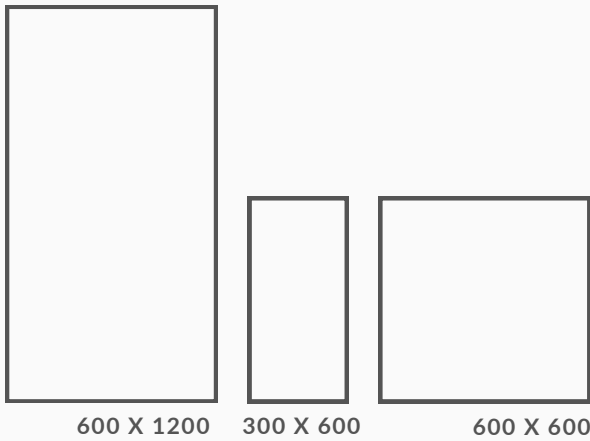

Size (mm)	£m2 inc Vat	Units of Sale	Faces	Product Code
300 x 600 (9 mm Thick)	£59.95	Box - 6 Tiles 1.08m²	64	PCT-ZEN3060GRY
600 x 600 (9 mm Thick)	£65.00	Box - 3 Tiles 1.08m²	32	PCT-ZEN6060GRY
600 x 1200 (9 mm Thick)	£69.95	Box - 2 Tiles 1.44m²	15	PCT-ZEN60120GRY

Rectified Porcelain
SLIP / WEAR RATING:
R10 / PEI 3